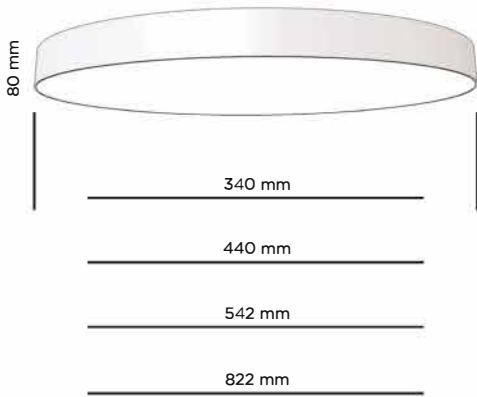

□ BELO_BE_80 CEILING

ARCHILIGHT

INSTALLATION

Ceiling version

CONNECTION

Non dimmable luminaires are delivered with 3-pole terminal block
Luminaires for dimming are delivered with 5-pole terminal block

MATERIAL

The body of the luminaire is curved extruded aluminium, powder coated finish

LIGHT SOURCE

LED Tridonic or TCI, min. 150Lm/W, 3000K or 4000K

DIFFUSER

PMMA OPAL
PRISMATIC

LIGHT DISTRIBUTION

Direct symmetrical
Direct symmetrical / Passive indirect symmetrical

DIRECT CODE	Ø (mm)	W	Lm from 3000K/4000K
SBC/80/BE300/DI	340	17	2680/2820
SBC/80/BE440/DI	440	18	3020/3170
SBC/80/BE542/DI	542	36	6120/6380
SBC/80/BE822/DI	822	64	11980/13320

COLOR TEMPERATURE

3000K /3K
4000K /4K