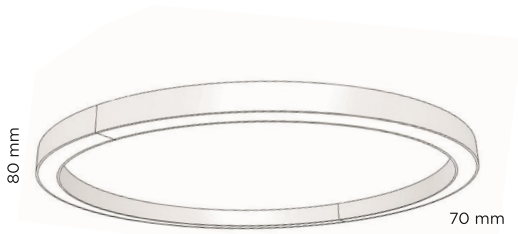

□ BELO GI 70/80 CEILING

ARCHILIGHT

INSTALLATION

Ceiling version

CONNECTION

Non dimmable luminaires are delivered with 3-pole terminal block
Luminaires for dimming are delivered with 5-pole terminal block

MATERIAL

The body of the luminaire is curved extruded aluminium, powder coated finish

LIGHT SOURCE

LED Tridonic or TCI, min. 150Lm/W, 3000K or 4000K

DIFFUSER

PMMA OPAL
PRISMATIC

LIGHT DISTRIBUTION

Direct symmetrical