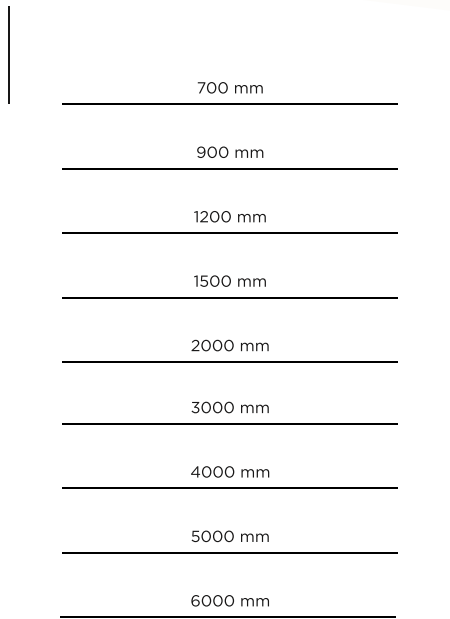

INSTALLATION

Ceiling version

CONNECTION

Non dimmable luminaires are delivered with 3-pole terminal block
Luminaires for dimming are delivered with 5-pole terminal block

MATERIAL

The body of the luminaire is curved extruded aluminium, powder coated finish

LIGHT SOURCE

LED Tridonic or TCI, min. 150Lm/W, 3000K or 4000K

DIFFUSER

PMMA OPAL
PRISMATIC

LIGHT DISTRIBUTION

Direct symmetrical

EMERGENCY LIGHTING

A unit with integrated emergency is an option

DIMMING

Most models can be delivered with ballast for dimming (TOUCHDIM, DALI)

DIRECT CODE	Ø (mm)	W	Lm from 3000K/4000K
SBC/GI700	700	29	4690/4970
SBC/GI900	900	37	6030/6390
SBC/GI1200	1200	50	8040/8520
SBC/GI1500	1500	66	10720/11360
SBC/GI2000	2000	82	13400/14200
SBC/GI3000	3000	132	21440/22720
SBC/GI4000	4000	164	26800/28400
SBC/GI5000	5000	230	37520/39760
SBC/GI6000	6000	263	42880/45400

COLOR TEMPERATURE

3000K /3K
4000K /4K

OPTIC

PMMA OPAL /--
PRISMATIC /P

DIMMABLE OPTIONS

DALI, TOUCHDIM /DALI
WIRELESS /WRS

COLORS

	WHITE	/WH
	BLACK	/BL
	SILVER	/SI
	ANTRACIT	/AT
	GOLD	/GL
	BRONZE	/BR