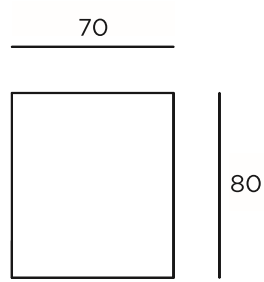

□ BELO GI 70/80 CEILING

ARCHILIGHT

INSTALLATION

Ceiling version

CONNECTION

Non dimmable luminaires are delivered with 3-pole terminal block
Luminaires for dimming are delivered with 5-pole terminal block

MATERIAL

The body of the luminaire is curved extruded aluminium, powder coated finish

LIGHT SOURCE

LED Tridonic or TCI, min. 150Lm/W, 3000K or 4000K

DIFFUSER

PMMA OPAL
PRISMATIC

LIGHT DISTRIBUTION

Direct symmetrical