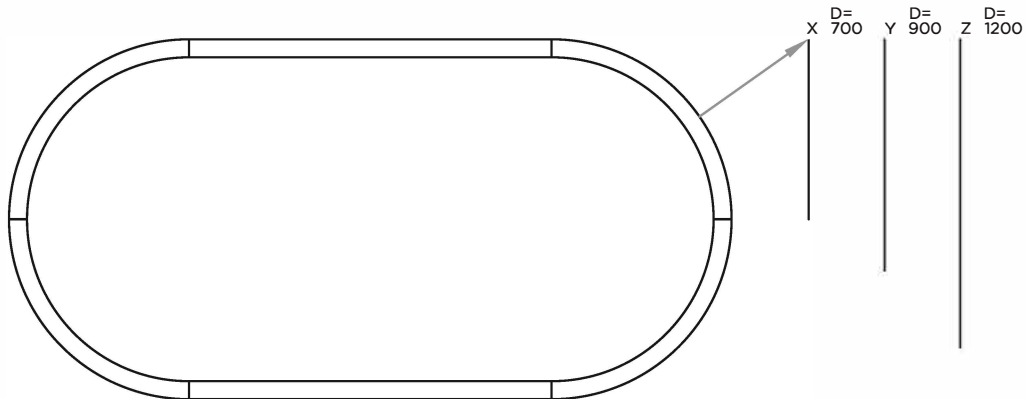

## DIMMING

Most models can be delivered with ballast  
for dimming (TOUCHDIM, DALI)

A 847 \_\_\_\_\_

B 1129 \_\_\_\_\_

C 1411 \_\_\_\_\_

DIRECT CODE	(mm)	W	Lm from 3000K/4000K
SBS/80/OV/AX	700x1547x80	54	8710/9230
SBS/80/OV/AY	900x1747x80	62	10050/10650
SBS/80/OV/AZ	1200x2047x80	74	12060/12780
SBS/80/OV/BX	700x1829x80	62	10050/10650
SBS/80/OV/BY	900x2029x80	70	11390/12070
SBS/80/OV/BZ	1200x2329x80	81	13400/14200
SBS/80/OV/CX	700x2111x80	70	11390/12070
SBS/80/OV/CY	900x2311x80	78	12730/13490
SBS/80/OV/CZ	1200x2611x80	91	14740/15620

DIRECT/INDIRECT CODE	(mm)	W	Lm from 3000K/4000K
SBS/80/OV/AX/DI	700x1547x80	54	8710/9230
SBS/80/OV/AY/DI	900x1747x80	62	10050/10650
SBS/80/OV/AZ/DI	1200x2047x80	74	12060/12780
SBS/80/OV/BX/DI	700x1829x80	62	10050/10650
SBS/80/OV/BY/DI	900x2029x80	70	11390/12070
SBS/80/OV/BZ/DI	1200x2329x80	81	13400/14200
SBS/80/OV/CX/DI	700x2111x80	70	11390/12070
SBS/80/OV/CY/DI	900x2311x80	78	12730/13490
SBS/80/OV/CZ/DI	1200x2611x80	91	14740/15620