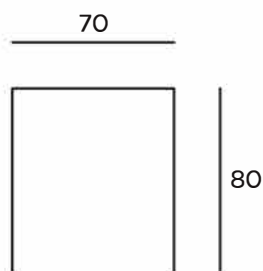

ARCHILIGHT