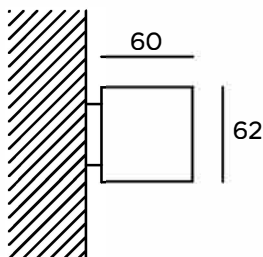

□ CUBUS WALL

ARCHILIGHT

DIRECT CODE	(mm)	W	Lm from 3000K/4000K
SCW130	595x60x62	9	1340/1420
SCW250	595x60x62	12	1860/1960
SCW195	850x60x62	12	2010/2130
SCW375	850x60x62	18	2790/2940
SCW260	1135x60x62	16	2680/2840
SCW500	1135x60x62	24	3720/3920
SCW325	1415x60x62	21	3350/3550
SCW625	1415x60x62	31	4650/4900
SCW2x195	1700x60x62	26	4020/4260
SCW2x375	1700x60x62	37	5580/5880
SCW2x230	1980x60x62	29	4690/4970
SCW2x440	1980x60x62	43	6510/6860
SCW2x260	2265x60x62	33	5360/5680
SCW2x500	2265x60x62	49	7440/7840
SCW2x325	2825x60x62	41	6700/7100
SCW2x625	2825x60x62	61	9300/9800

INSTALLATION

Wall version

CONNECTION

Non dimmable luminaires are delivered with 3-pole terminal block Luminaires for dimming are delivered with 5-pole terminal block

MATERIAL

The body of the luminaire is extruded aluminium, eloxed or powder coated finish