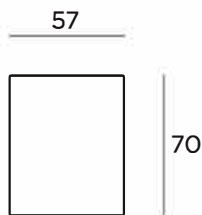

□ LUCID CEILING

INSTALLATION

Ceiling version

CONNECTION

Non dimmable luminaires are delivered with 3-pole terminal block
Luminaires for dimming are delivered with 5-pole terminal block

MATERIAL

The body of the luminaire is extruded aluminium,
eloxed finish

LIGHT SOURCE

LED Tridonic or TCI, min. 150Lm/W, 3000K or 4000K

DIFFUSER

PMMA OPAL

LIGHT DISTRIBUTION

Direct and sidewalls

EMERGENCY LIGHTING

A unit with integrated emergency is an option

DIMMING

Most models can be delivered with ballast
for dimming (TOUCHDIM, DALI)