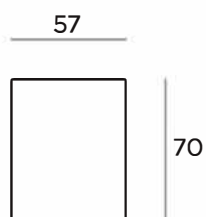

ARCHILIGHT